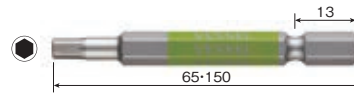

*Colors inside the table indicate the bit color.

Inner Ctn.: 10 sets

No. GS5P Thin Shank "GOSAI" Bit, 5-pc set NEW

MG
Extra Superally

Model No.	Set Content	Package Size (mm)	EDP No.
GS5P1065D	Φ1×65 5pcs.	160×70×8	485636
GS5P2065D	Φ2×65 5pcs.	160×70×8	485557
GS5P2082D	Φ2×82 5pcs.	160×70×8	485637
GS5P2100D	Φ2×100 5pcs.	160×70×8	485558
GS5P2130D	Φ2×130 5pcs.	180×70×8	485559
GS5P2150D	Φ2×150 5pcs.	180×70×8	485560

*Colors inside the table indicate the bit color.

Inner Ctn.: 10 sets

No. GS5P Assorted "GOSAI" Bit, 5-pc set NEW

MG
Extra Superally
Except GS5P-03
Except Ø3, Ø4

GS5P-01 GS5P-02 GS5P-03

Model No.	Set Content	Package Size (mm)	EDP No.
GS5P-01	Double End Φ2/Φ6×65 1pc.	160×70×8	485563
	Double End Φ2 ×110 1pc.		
	Double End Φ3 ×65 1pc.		
GS5P-02	Thin Shank Φ1 ×65 1pc.	160×70×8	485562
	Thin Shank Φ2 ×100 1pc.		
	Thin Shank Φ1 ×65 1pc.		
GS5P-03	Double End Φ2 ×65 1pc.	160×70×8	485561
	Double End Φ2 ×110 2pcs.		
	Double End Φ3 ×65 1pc.		
	Thin Shank Φ00 ×65 1pc.		
	Thin Shank Φ0 ×65 1pc.		
	Thin Shank Φ1 ×65 1pc.		
Thin Shank Φ3 ×65 1pc.			
Thin Shank Φ4 ×65 1pc.			

*Colors inside the table indicate the bit color.

Inner Ctn.: 10 sets

No. GSH HEX "GOSAI" Bit NEW

●For hexagon socket head cap bolts and screws.

MG
Extra Superally
Except H8 and larger sizes

GSH 0155 GSH 0205 GSH 0255 GSH 0305 GSH 0405 GSH 0505 GSH 0605 GSH 0805 GSH 1005 GSH 1205 GSH 1405 GSH 1705