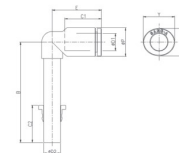

GPLLJ
Plug-in Extended Elbow